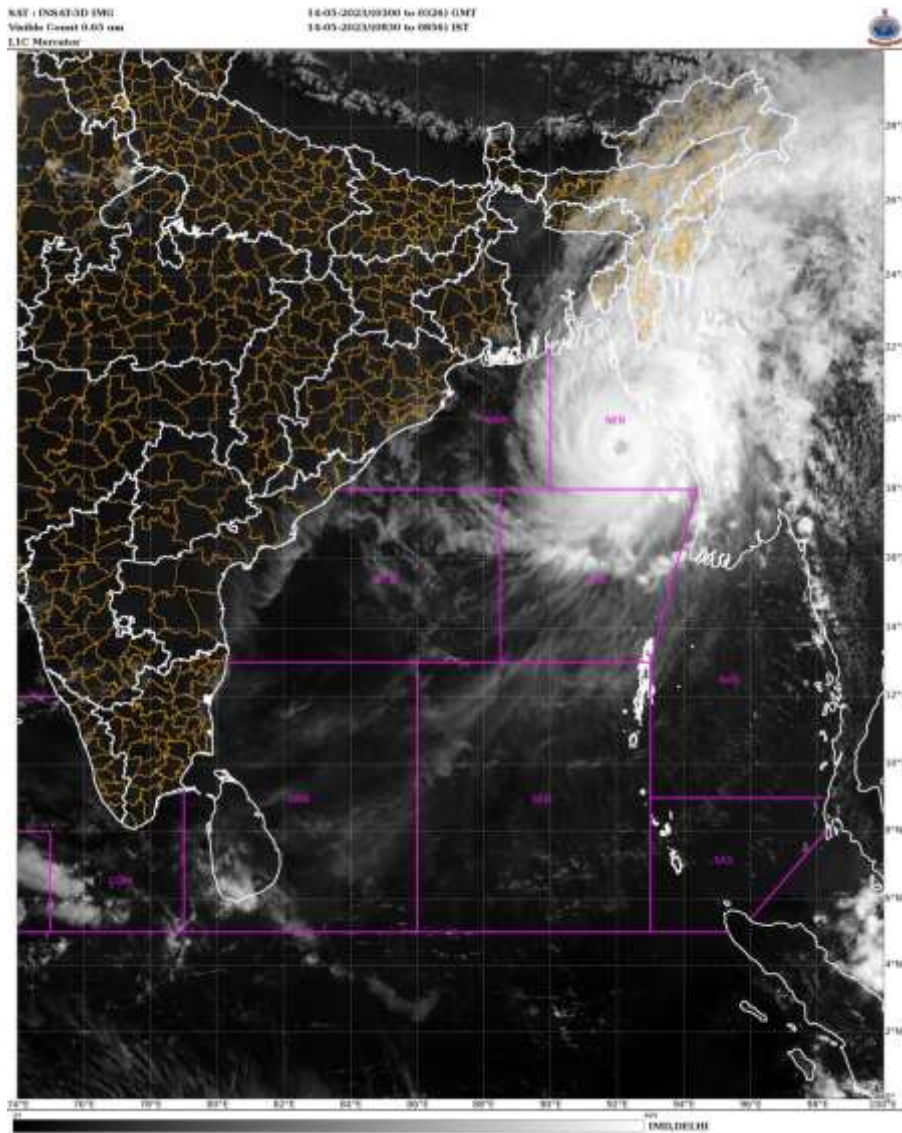

SATELLITE FIX BULLETIN

14.05.2023 TIME 0300 UTC

TCIN50 DEMS 140300

A. TROPICAL DISTURBANCE (MOCHA)

B. 14/0300Z

C. 19.1N

D. 92.1E

E. T6.0/6.0

F. INSAT-3D / 3DR / F17 SSMIS

F. VIS/ IR / MICROWAVE

G. REMARKS: EYE PATTERN. EYE TEMPERATURE MINUS 29 DEG CEL AND EYE DIAMETER IS 30 KM.

ADDITIONAL POSITION:

TOO 14/0950 EF =

NNNN